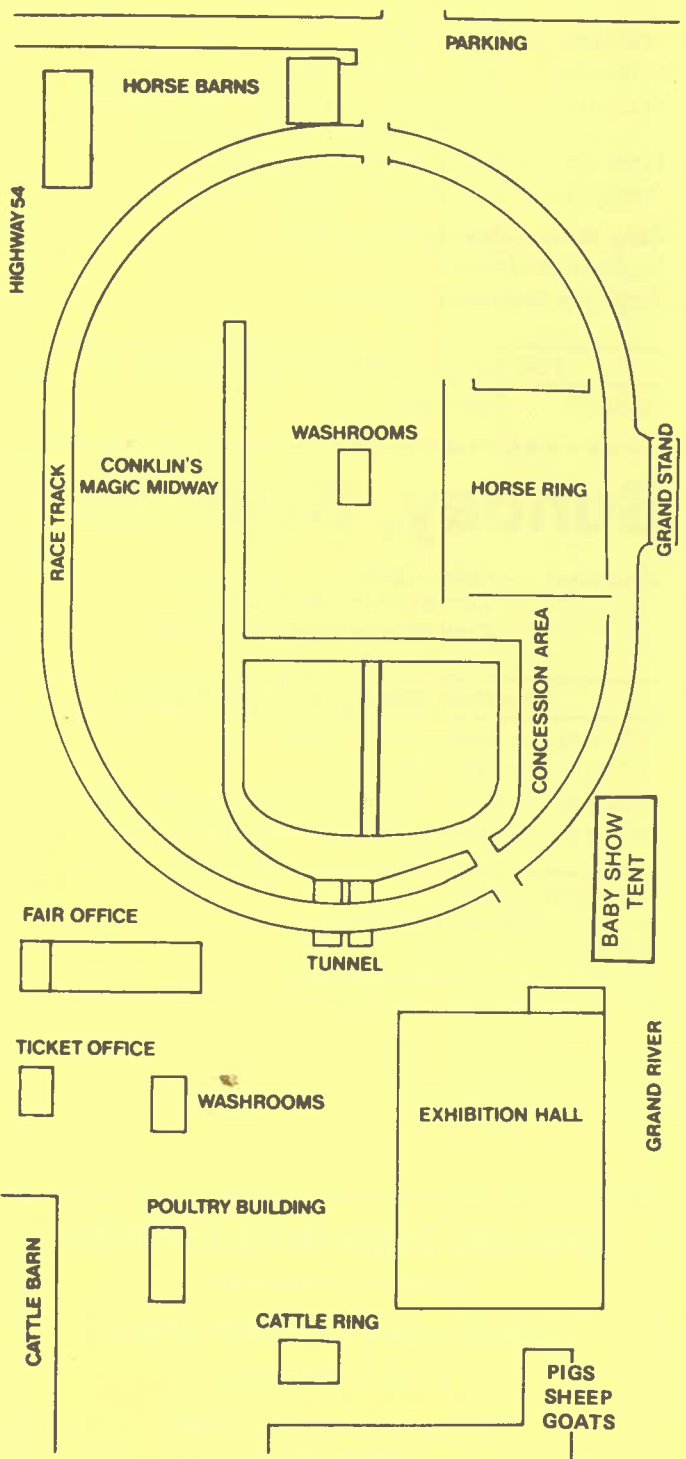

1990

The 118th Caledonia Fair

Thursday, September 27th to
Sunday, September 30th

at the Caledonia Fairgrounds
on Highway 54

THE HOME OF
HALDIMAND COUNTY'S
CALEDONIA FAIR

TELEPHONE: 416-765-6861
522-8181

Admission Fees